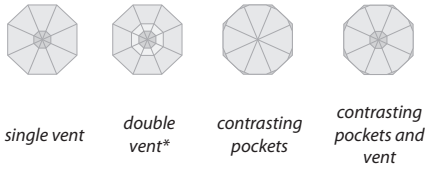

ocean master & plantation MAX classic (cont.)

vent and pocket options

single vent   double vent*   contrasting pockets   contrasting pockets and vent

profile options