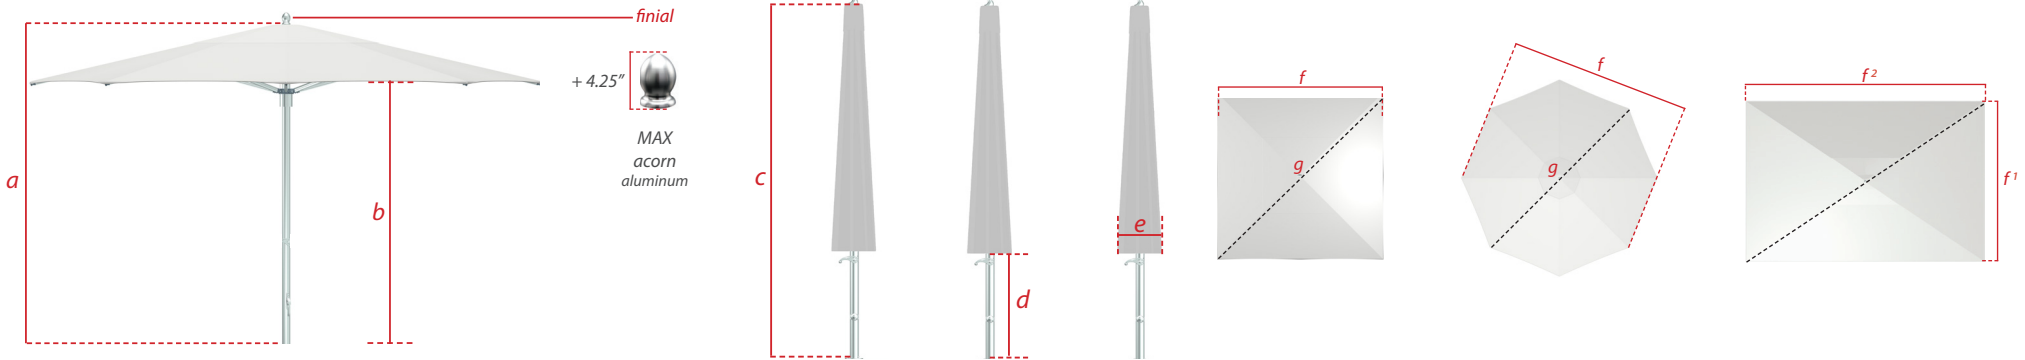

ocean master & plantation MAX classic

"auto-loc-lift" marine pulley lift

			mast height (open position)	canopy clearance	mast height (closed position)	table clearance	closed parasol width	flat to flat (Open Umbrella)	point to point	canopy area coverage
<i>classic</i>	sizes [ft/m]	Pole Diameter	a (in/cm)	b (in/cm)	c (in/cm)	d (in/cm)	e (in/cm)	f (in/cm)	g (in/cm)	ft ²
<i>square</i> 	8.0' / 2.45m	2 ³ / ₈	101 / 257	86 / 218	101 / 257	35 / 89	17 / 43	97 / 246	135 / 343	62.3
	10.0' / 3.0m	2 ³ / ₈	104 / 264	86 / 218	104 / 264	21 / 53	16 / 41	120 / 305	170 / 432	98
<i>octagon</i> 	9.0' / 2.75m	2 ³ / ₈	97 / 246	84 / 213	97 / 246	38 / 97	14 / 36	101 / 157	109 / 277	57.3
	11.0' / 3.4m	2 ³ / ₈	104 / 264	84 / 213	106 / 269	36 / 91	22 / 56	124 / 315	134 / 340	54
<i>rectangle</i> 	8.0' x 12.0' 2.45m x 3.65m	2 ³ / ₈	100 / 254	92 / 234	106 / 269	15 / 38	14 / 36	$f^1 \times f^2$ 98 x 143 249 x 363	173 / 439	97.3